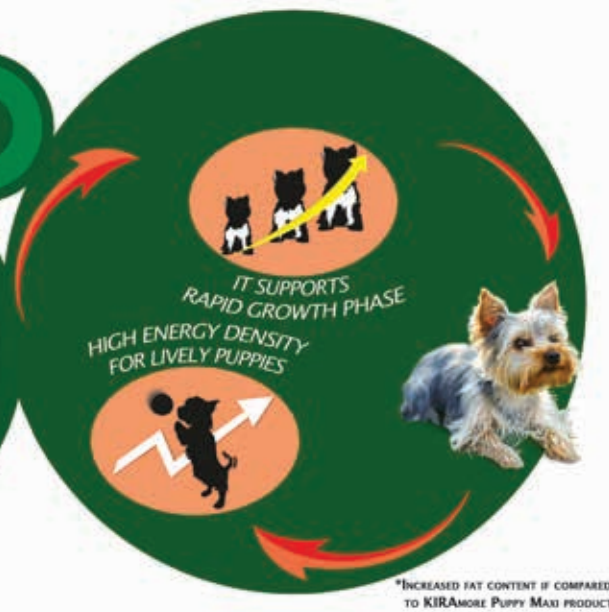

DRY MEAT DOG

PUPPY MINI

Mini & Small size (XS-S)

High Premium Recipe: rich in Beef

- Complete food for puppies of mini & small size during rapid growth phase, from the 2nd to the 10th month of life
- Complete food for bitches in final gestation stage or in lactating phase

- Adult dogs
- Puppies of medium, large and giant sizes (M-L-XL)
- Cats

LOVELY LIFE ESSENTIAL PROFILE

LOVELY LIFE ESSENTIAL PROFILE

• Essential polyunsaturated fatty acids for the neurological development of the puppy.

PUPPY MINI

Mini & Small size (XS-S)

High Premium Recipe: rich in Beef

DEVELOPED FUNCTION

IT SUPPORTS RAPID GROWTH PHASE

ACHIEVED BENEFITS

The higher energy density, given by an increased fat content if compared to KIRAmore PUPPY MAXI product, favors the development of lively puppies with precocious growth.